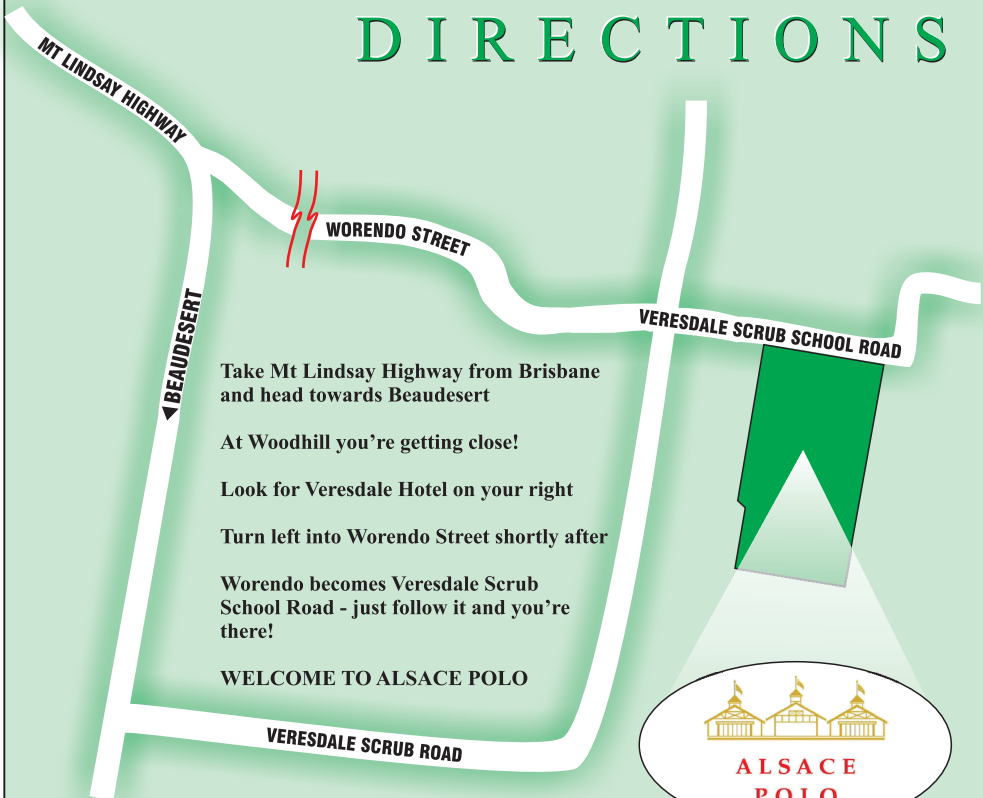

TO BRISBANE

DIRECTIONS

Take Mt Lindsay Highway from Brisbane and head towards Beaudesert

At Woodhill you're getting close!

Look for Veresdale Hotel on your right

Turn left into Worendo Street shortly after

Worendo becomes Veresdale Scrub School Road - just follow it and you're there!

WELCOME TO ALSACE POLO

**ALSACE
POLO**

TO BEAUDESERT